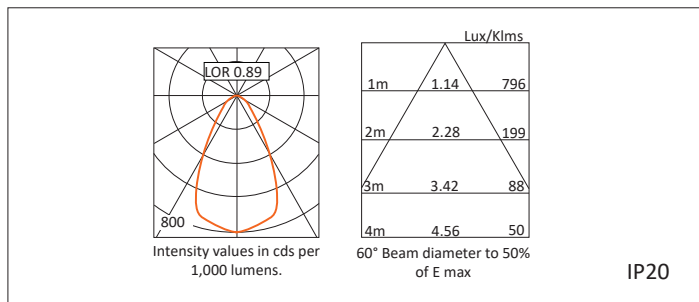

Xicato XIM LES19mm

Engine Order Code	Source Output (Lumens)	CCT	CRI	Pd (W)	Dimming Range
20X2	2000	2700K	80	18.2	100-1%
20X4	2000	3000K	80	18.2	100-1%
20X5	2000	4000K	80	18.2	100-1%

DRIVERS

Driver Order Code	
10	1-10V
50	DALI

PHOTOMETRIC DATA

Full Product Number Example

M374120X250

M37 Xicato LED- IP20

4 40°

1 Specular Silver

20 2000 lumens

X CRI >80 - 2 Step MacAdam - XIM

2 2700K

5 DALI

0 No Emergency

Tolerance range for optical and electrical data: ±10 %.