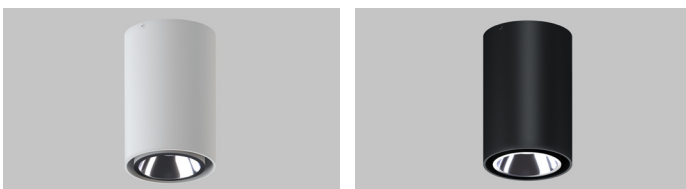

## CIVIC X102 - Xicato XIM with integral 48V PS

CIVIC X102 Surface mounted downlighter with deep cone specular silver reflector with a choice of beam distribution. CIVIC X102 finished in white or black. The high-quality precision light controller and deep deep cone aluminium reflector gives visual comfort. Integral 48V power supply. The CIVIC X102 is easy to install and incorporates the latest, high efficiency LED technology. Colour consistency through life is ensured by state-of-the-art components and passive cooling aluminium heat sinks. Standard colour temperatures: 2700K, 3000K, 4000K, colour rendering Ra >80 2 step Macadam are all available. Life 50000 hours. A choice of drivers provide fixed supply or DALI dimming. IP20 durable, high specification diecast construction, colour powder coat finish provides longevity. Built to conform to the requirements of BS EN 60598-1 and IEC 598.

### WHITE CASING RAL 9010

IP20	Specular Silver Reflector
40°	<b>M3741</b>
60°	<b>M3761</b>

### BLACK CASING RAL 9005

IP20	Specular Silver Reflector
40°	<b>M3841</b>
60°	<b>M3861</b>

Xicato XIM LES19mm

Engine Order Code	Source Output (Lumens)	CCT	CRI	Pd (W)	Dimming Range
<b>20X2</b>	2000	2700K	80	18.2	100-1%
<b>20X4</b>	2000	3000K	80	18.2	100-1%
<b>20X5</b>	2000	4000K	80	18.2	100-1%