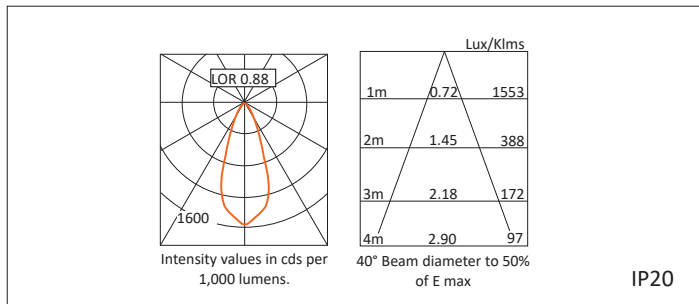

Xicato XIM LES19mm

Engine Order Code	Source Output (Lumens)	CCT	CRI	Pd (W)	Dimming Range
20X2	2000	2700K	80	18.2	100-1%
20X4	2000	3000K	80	18.2	100-1%
20X5	2000	4000K	80	18.2	100-1%

DRIVERS

Driver Order Code	
10	1-10V
50	DALI

PHOTOMETRIC DATA

Full Product Number Example

M374120X250

M37 Xicato LED- IP20

4 40°

1 Specular Silver

20 2000 lumens

X CRI >80 - 2 Step MacAdam - XIM

2 2700K

5 DALI

0 No Emergency

Tolerance range for optical and electrical data: ±10 %.