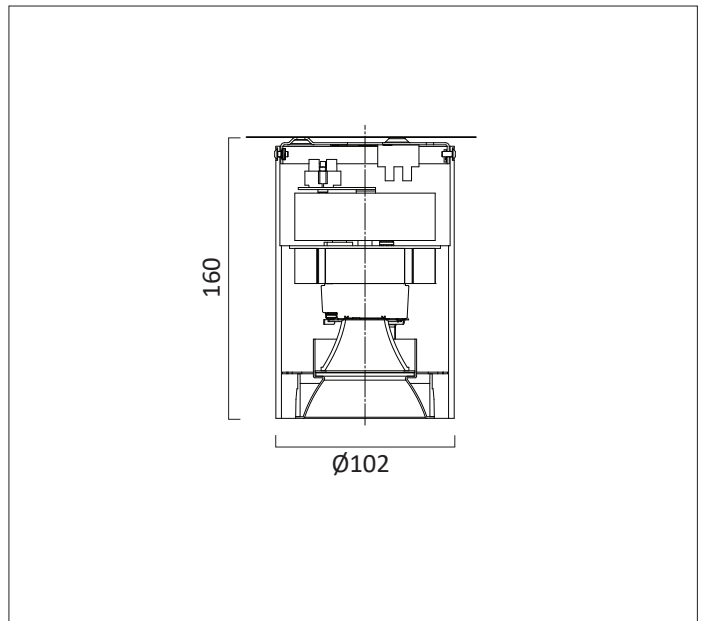

### WHITE CASING RAL 9010

IP20	Specular Silver Reflector
40°	<b>M3741</b>
60°	<b>M3761</b>

**DRIVERS**

Driver Order Code	
<b>10</b>	1-10V
<b>50</b>	DALI

**PHOTOMETRIC DATA**

Full Product Number Example

**M374120X250**

**M37** Xicato LED- IP20

**4** 40°

**1** Specular Silver